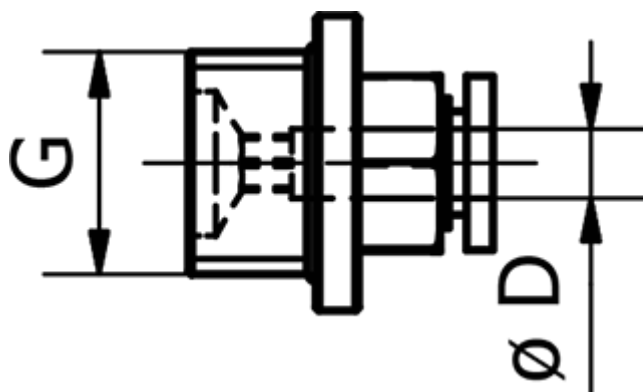

Data Sheet

Article number: 58EPC1001

Description: Fitting EPC1001 Lige
Straight male, 1/8" tube diameter 10

Measures

D = 10
Thread = 1/8"